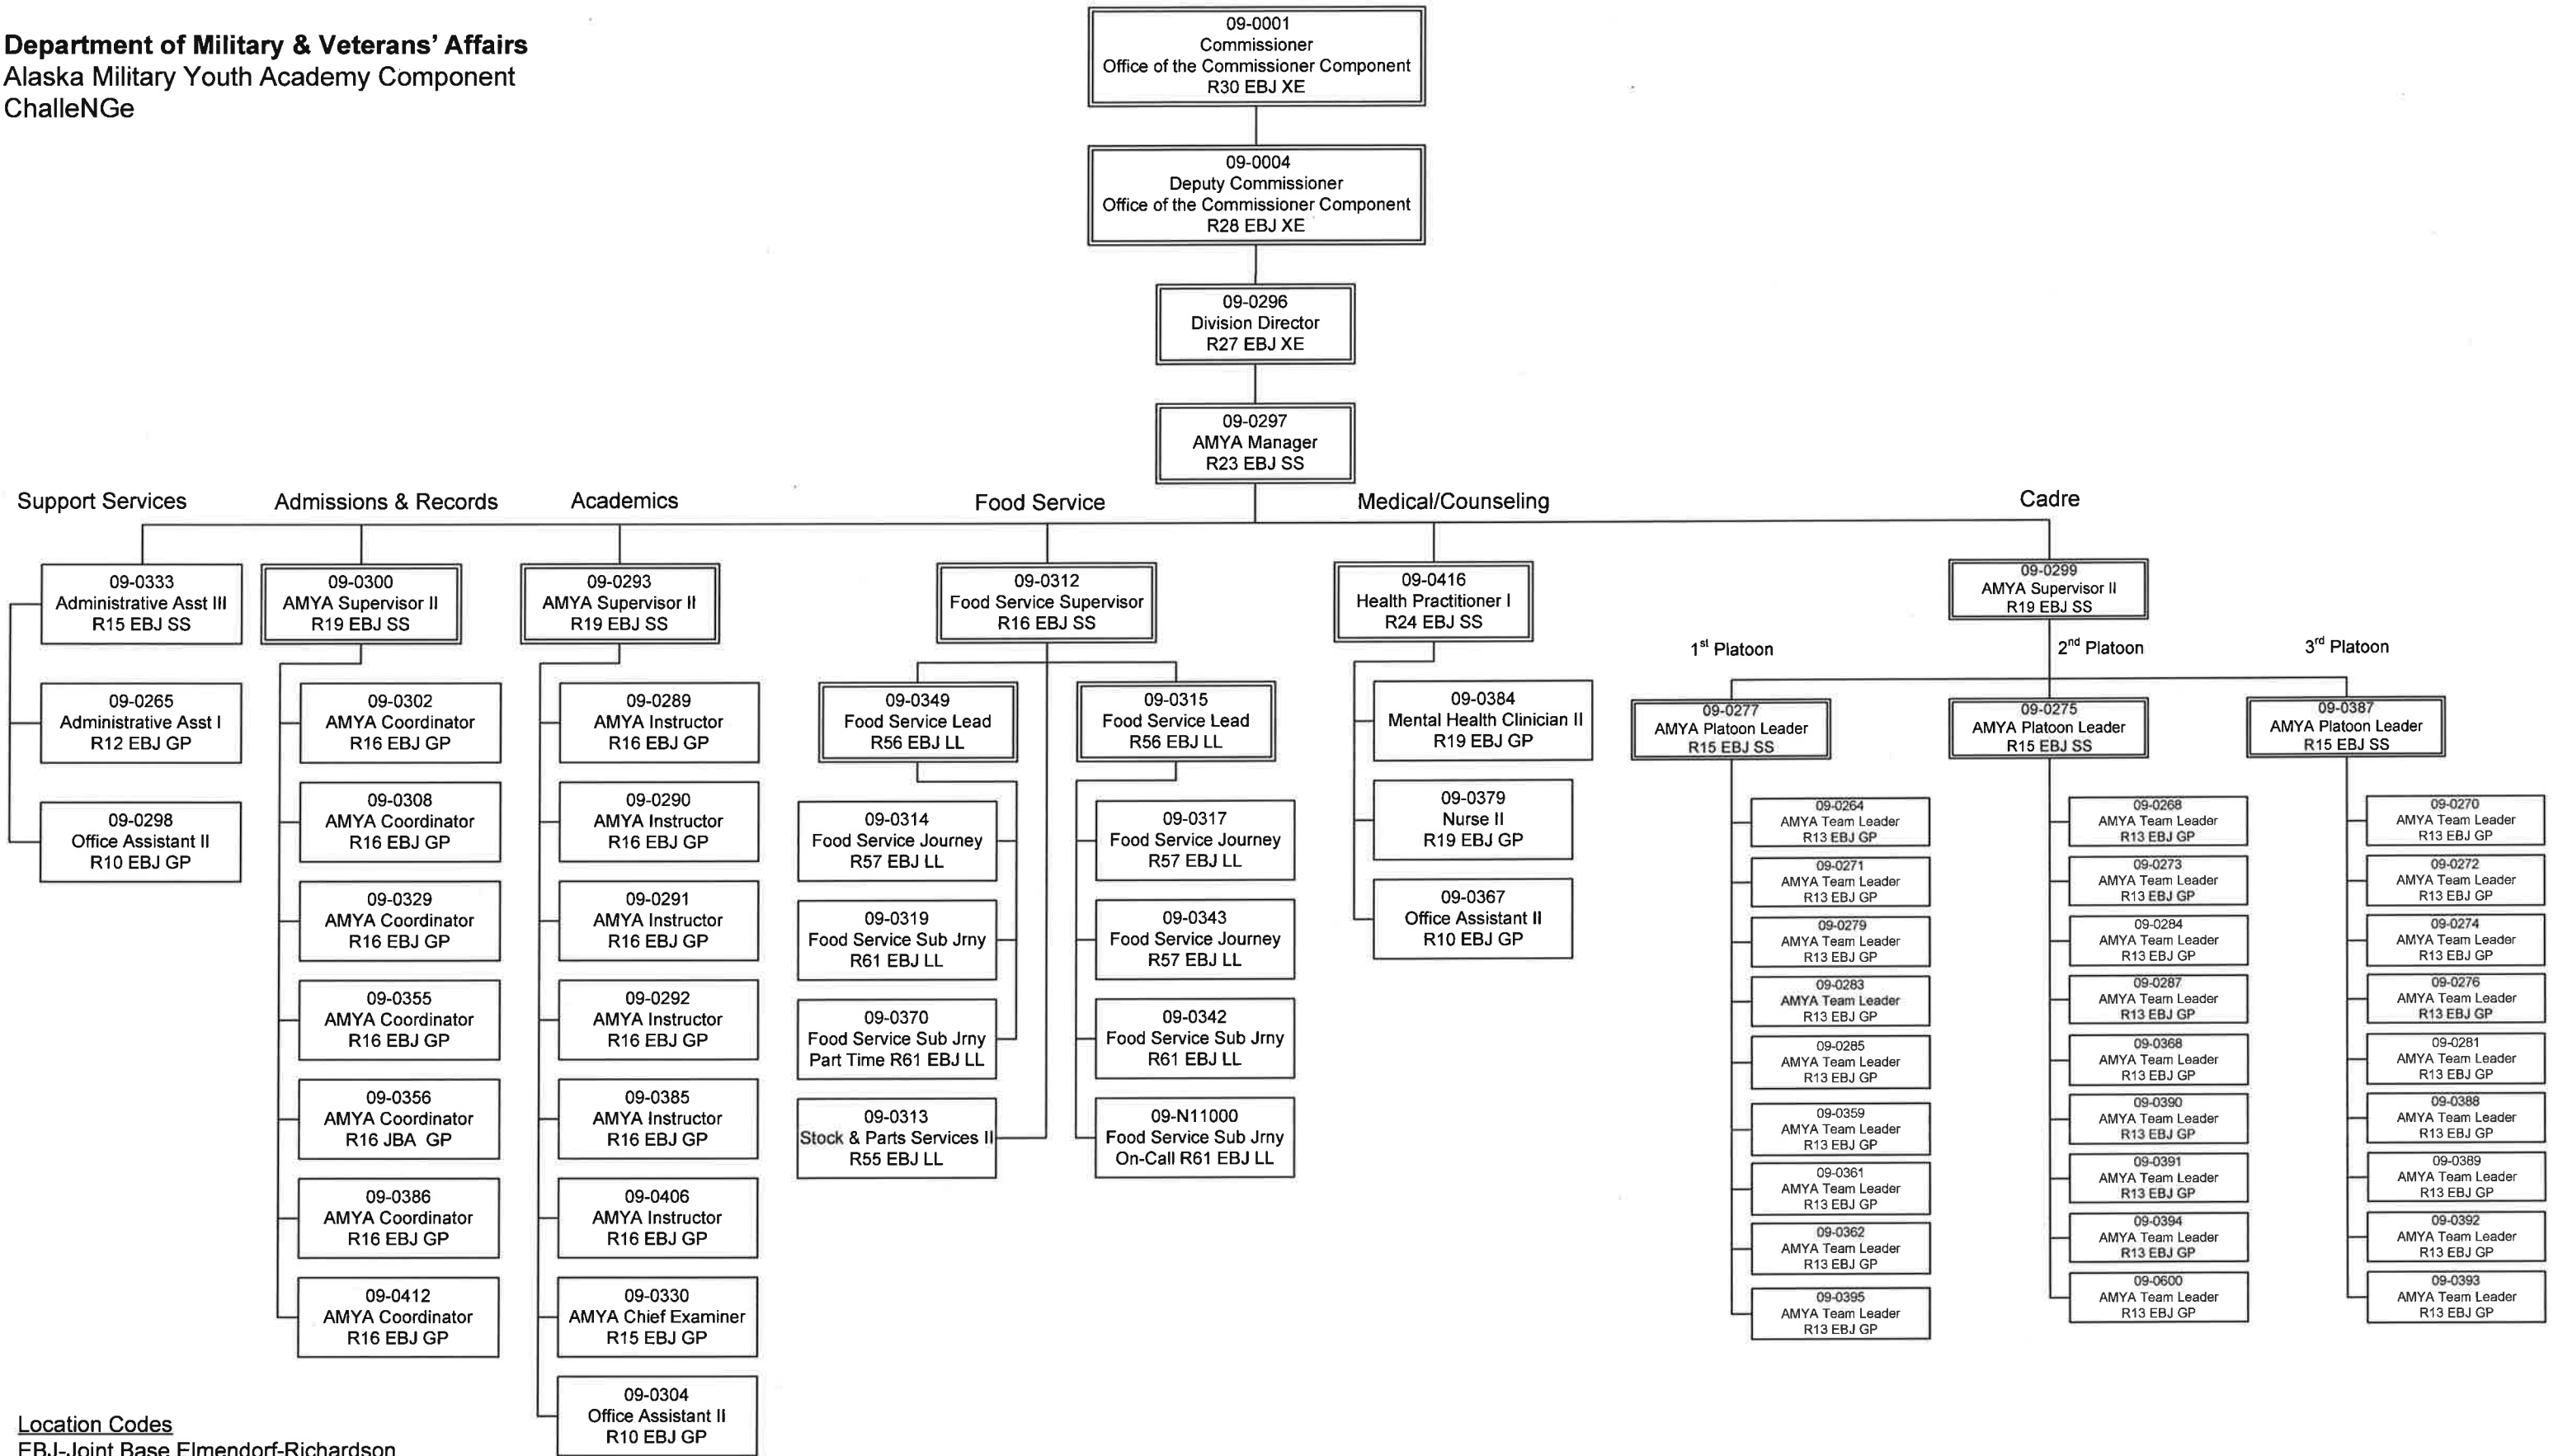

Department of Military & Veterans' Affairs
Alaska Military Youth Academy Component
ChalleNGe

Location Codes
 EBJ-Joint Base Elmendorf-Richardson
 JBA-Fairbanks

Bargaining Unit Codes
 GG-General Gov't Employees
 GP-General Gov't Employees
 LL-Labor, Trades & Crafts
 SS-Supervisory Employees
 XE-Exempt Executive